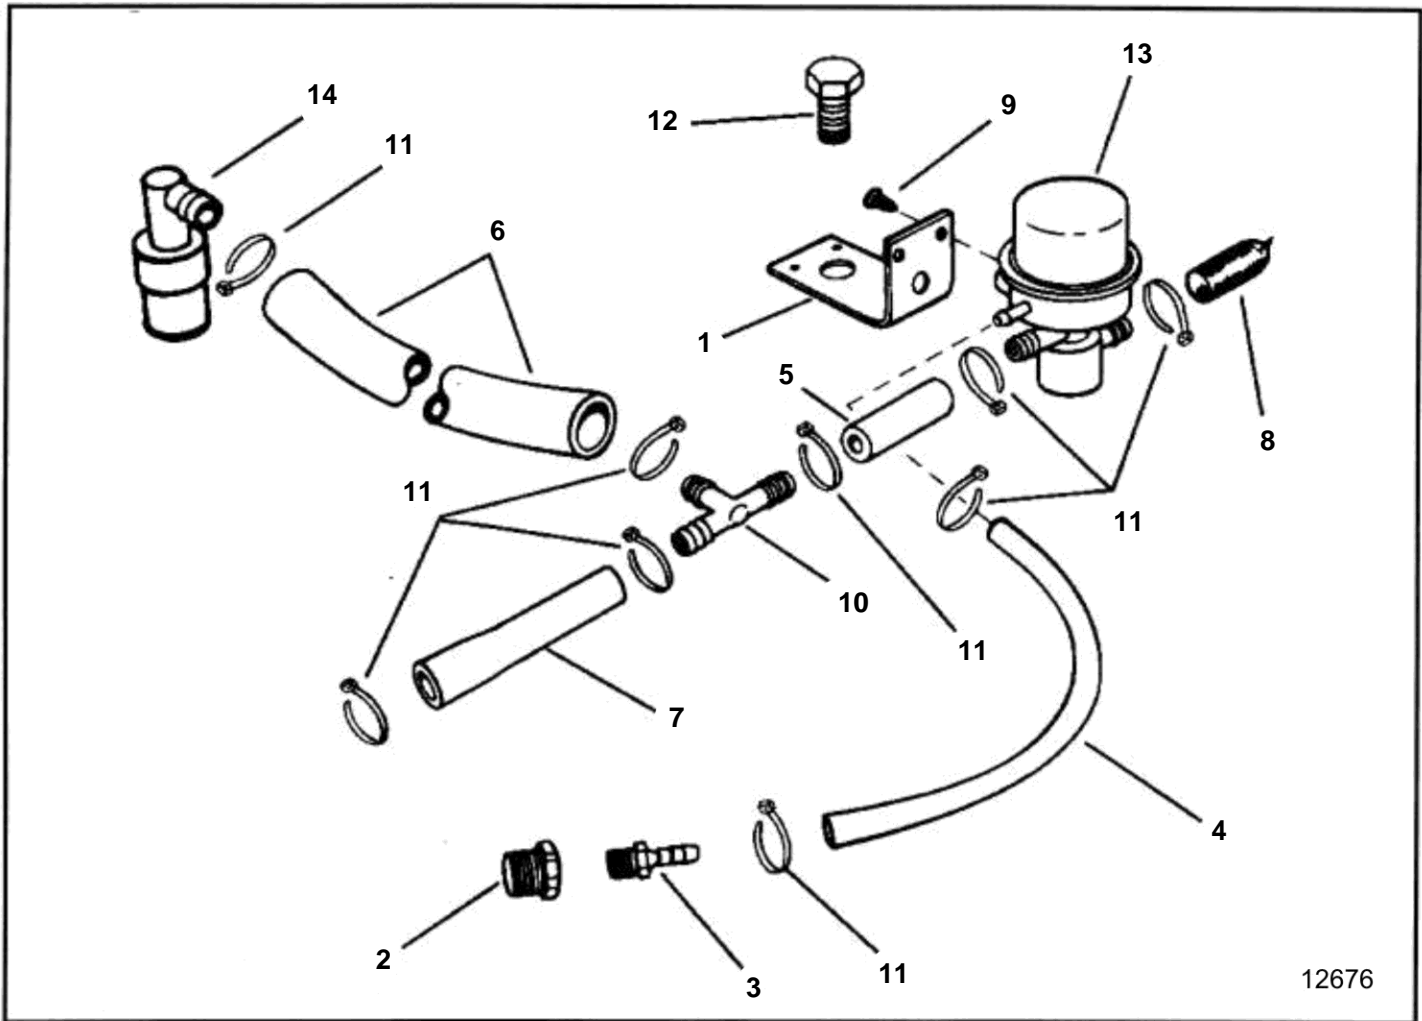

5.8FLINCC, 5.8FLINCS, 5.8FLPNCA, 5.8FLPNCB, 5.8FLPNCM, 5.8FLPNCS

5.8FLINCC, 5.8FLINCS, 5.8FLPNCA, 5.8FLPNCB, 5.8FLPNCM, 5.8FLPNCS

REF	PART NO.	QTY	DESCRIPTION
1		1	Bracket, Valve to intake manifold
2	3852465	1	Bushing, Fitting to intake manifold
3	3853639	1	Fitting, Hose to reducer bushing
4	3853750	1	Hose, Fitting to deceleration valve
5		1	Hose, Tee to deceleration valve
6		1	Hose, Tee to PCV valve
7	3853584	1	Hose, Carburetor spacer to tee
8	3853746	1	Sea water filter, Air intake to valve
9	3852156	2	Screw, Valve to bracket
10	3852016	1	T-nipple, Hose to carb
11		2	Cable tie, Hose to tee & deceleration valve
12	3852143	1	Screw, Deceleration valve bracket to manifold
13		1	Valve
14		1	Valve, PCV